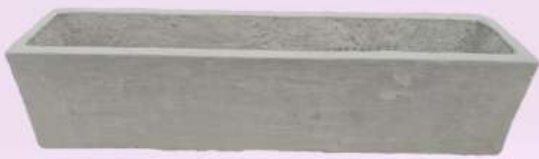

# Concrete Pots and Pavers

Fleurtation's concrete pot and paver range is designed for durability, stability and timeless style.

- ✔ Suitable for patios, gardens, entrances and outdoor living spaces & pathways.
- ✔ Available in a wide selection of shapes and sizes.

## *Simple And Elegant*

Cup Pot  
69x65cm  
R1150

Egg Pot  
SM 30x24cm - R195  
MD 39x34cm - R260  
XL 62x51cm - R850

Mathe Pot  
30x24cm  
R195

Salad Bowl  
32x15cm  
R175

Taper Pot  
37x34cm  
R285

## Troughs

Rectangular Trough

19x19cm - R90  
19x33cm - R140  
19x36cm - R185  
19x56cm - R215  
19x66cm - R260  
19x80cm - R310  
19x100cm - R365

Square Trough Tall  
50x75cm - R1100

Square Trough

58x50cm - R950  
50x50cm - R480

Square Trough Short  
32x16cm - R180

Titan Trough

120x30x45cm - R950