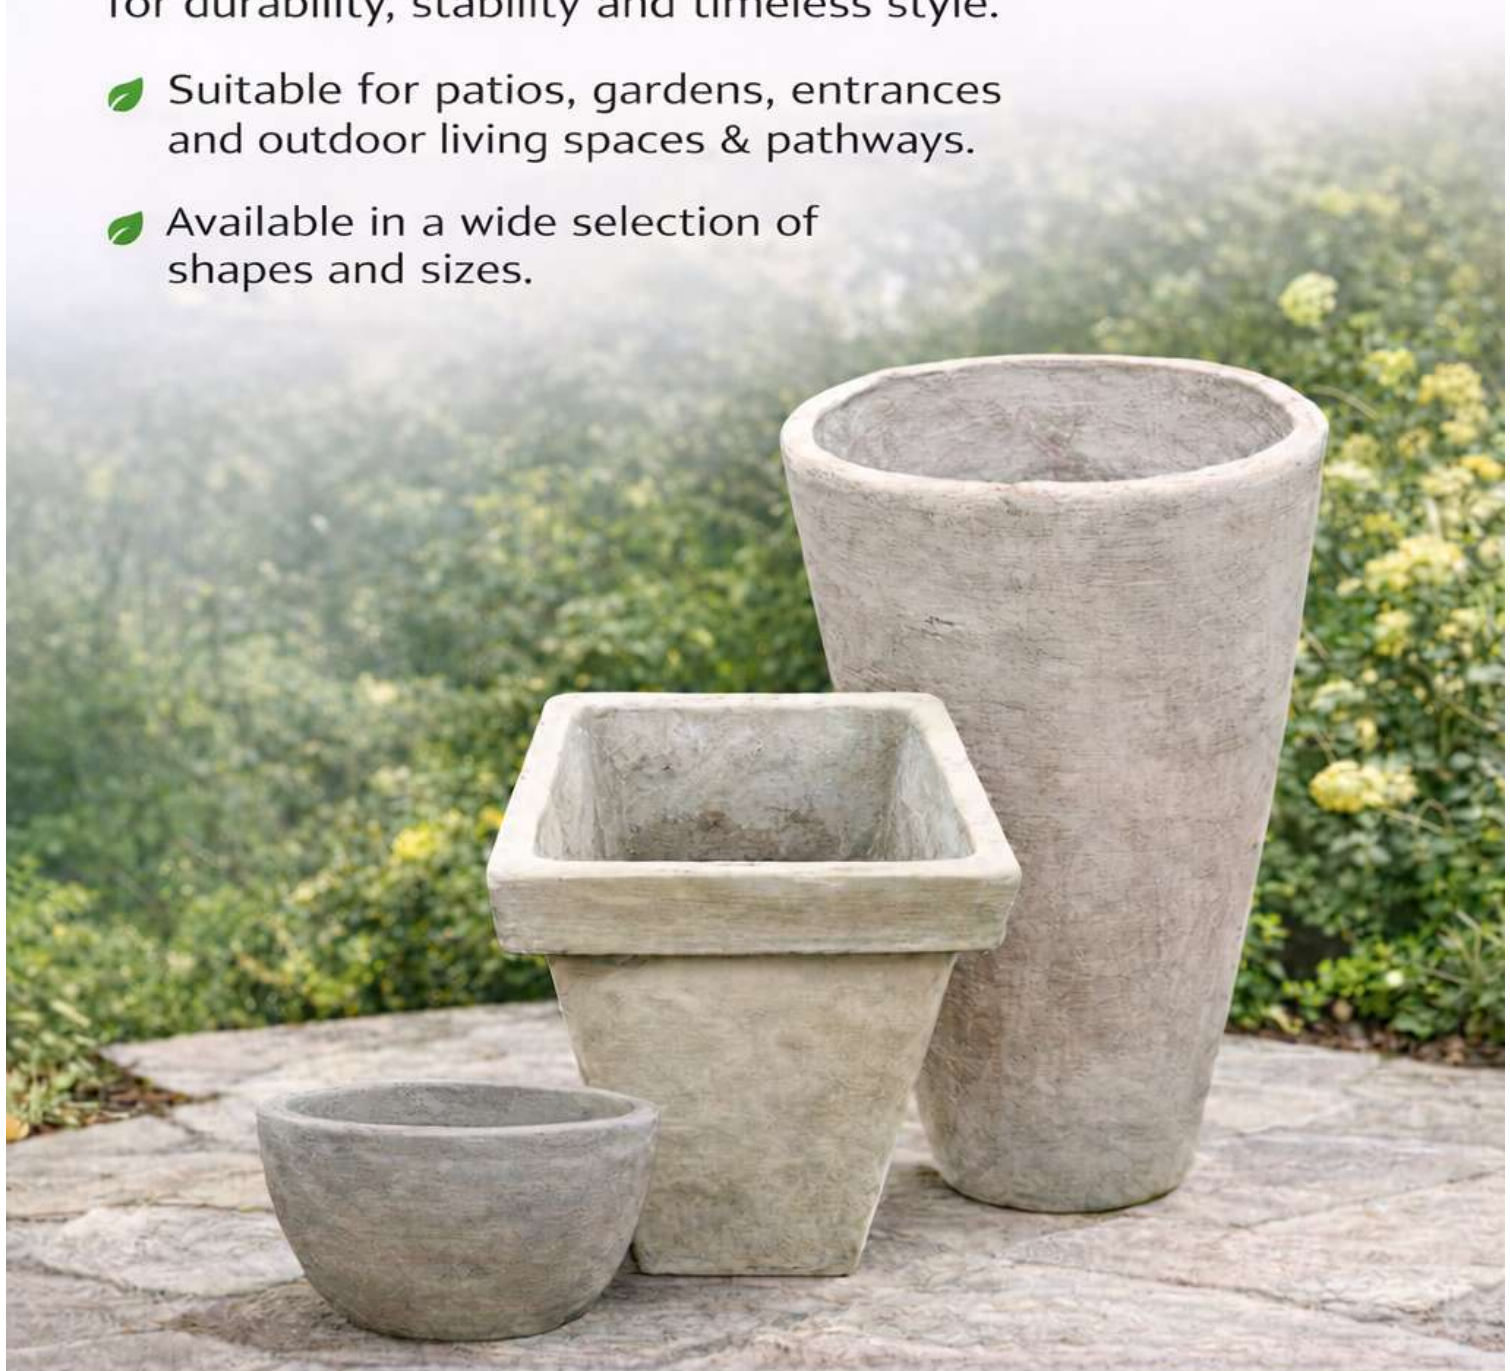

## CONCRETE GARDEN POTS

**Big style selection**

*Durable outdoor concrete pots for gardens & patios*

# Concrete Pots and Pavers

Fleurtation's concrete pot and paver range is designed for durability, stability and timeless style.

- ✔ Suitable for patios, gardens, entrances and outdoor living spaces & pathways.
- ✔ Available in a wide selection of shapes and sizes.